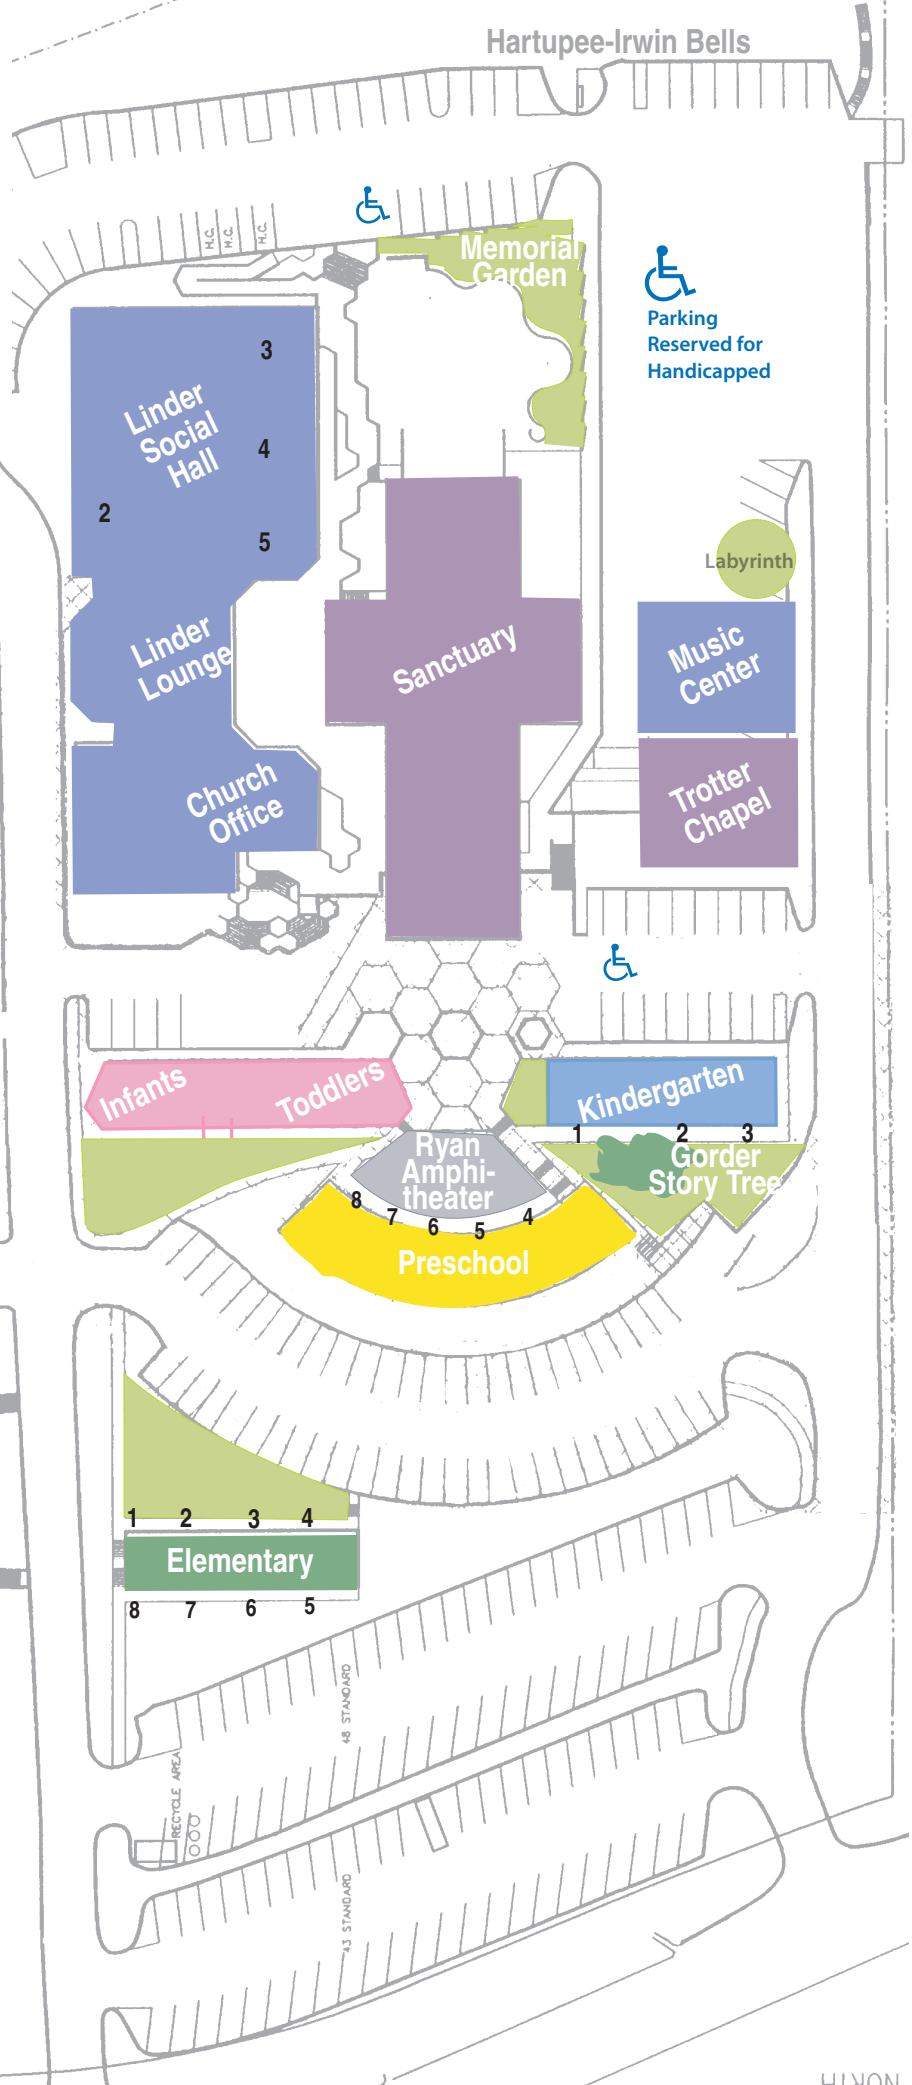

Welcome to
*First United Methodist Church
of San Diego*

United Methodist Center:
Pastoral Counseling Center
Financial Development
Singles Ministry
Communications
Print Shop

Worship Services

Sunday, 8:00, 9:30 and 11:00 a.m.
Contemporary Service, The Water's Edge
9:30, in *The Cove*

◆
Wednesday, Sung Vespers Service
5:30 to 6:00 p.m. in the Sanctuary
(music for meditation starts at 5:15)

619-297-4366
www.fumcsd.org
2111 Camino del Rio South
San Diego, California 92108

NORTH