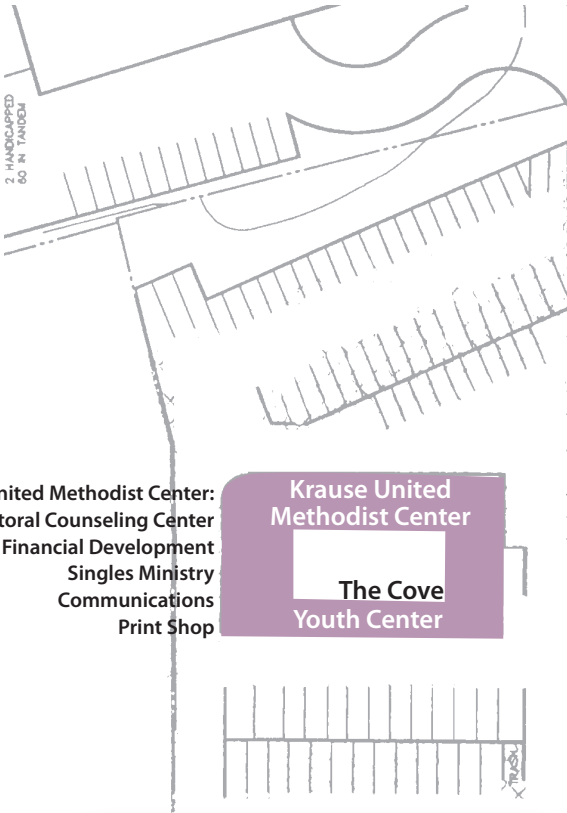

Welcome to  
*First United Methodist Church  
of San Diego*

United Methodist Center:  
Pastoral Counseling Center  
Financial Development  
Singles Ministry  
Communications  
Print Shop

## Worship Services

Sunday, 8:00, 9:30 and 11:00 a.m.  
*Contemporary Service, The Water's Edge*  
9:30, in *The Cove*

◆  
Wednesday, Sung Vespers Service  
5:30 to 6:00 p.m. in the Sanctuary  
(music for meditation starts at 5:15)

619-297-4366  
[www.fumcsd.org](http://www.fumcsd.org)  
2111 Camino del Rio South  
San Diego, California 92108

NORTH